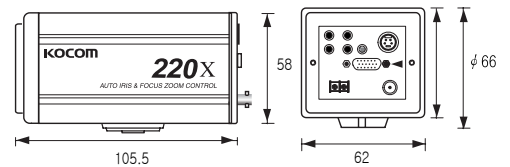

Specifications

Model.No	KZC-221	
TV System	NTSC	PAL
Image Device	1/4" SONY CCD	
Total Pixels	410,000(H811xV508)	470,000(H795xV596)
Effective Pixels	380,000(H768xV494)	430,000(H752xV582)
Horizontal Frequency	15.734 KHz	15.625 KHz
Vertical Frequency	59.94 Hz	50.00 Hz
Total Zoom	220X (Optical 22X CANON lens, Digital 10X)	
Focal Length	F1.6 - F3.8, f = 4mm - 88mm	
View Angle	Wide : H47.31° V36.32°, Tele : H2.16° V1.42°	
Minimum Focusing	Wide : 10mm Tele : 1,000mm	
Focus	Auto / Manual	
Day & Night	Auto (filter auto change) / Manual (Normal, Night light)	
Screen Mask	Hide wanted area on the screen (Two area)	
Freeze Function	Select by OSD	
Position	64 Presets (Zoom, Focus)	
Motion Detection	ON(ALARM: TTL OUT) / OFF	
Reverse Function	H Reverse , V Reverse ON / OFF	
Negative Function	ON / OFF	
Phase Control	MIN / MAX	
Enhance Function	MIN / MAX (H-Gain , V-Gain)	
Scanning System	1 : 2 Interlace	
Synchronizing System	Internal & External (AC Line Lock) Mode	
Horizontal Resolution	470 TV Lines	
Video Signal Output	VBS : 1.0Vp-p	
Y / C Output	Y : 1.0Vp-p, C : 0.3Vp-p	
S / N	48dB High	
Shutter Speed	Auto, 1/60 - 1/10000	
Sensitivity	1 Lux (F1.6, 30 IRE)	
Slow Scan	0.05 Lux (Color)	
Day & Night	0.001 Lux(B/W)	
AGC / ALC / AES	Auto / Fix	
BLC	On / Off	
White Balance	Auto (ATW or AWB) / Fix	
External Control	RS-232C Remote Control (Optional)	
OSD Control	Zoom, Focus, Iris, WB, AGC Gain, Position, C Gain Motion Detection, Reverse	
OSD Language	English	
Operating Temperature	-10°C ~ +60°C	
Power Source	DC12V ± 1V	
Power Consumption	3.6W (Max)	
Weight	350g(Module)	

Picture View

Dimensions

• KZC-221

• KZC-220(Module)